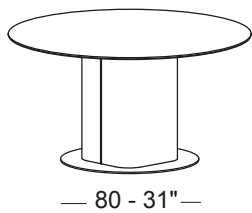

\* On marble finishings, only for length dimensions over 200 cm, the top is split in two parts at the center, across its width.

T231B

T232B

T233B

T234B

T238B

T239B

T235B

## LAZY SUSAN

Piano girevole in appoggio su top tavolo.  
Top disponibile in tutte le customizing finishes.  
Meccanismo girevole in alluminio.