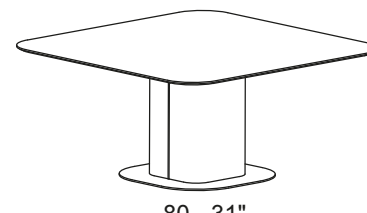

\* On marble finishings, only for length dimensions over 200 cm, the top is split in two parts at the center, across its width.

T231B

T232B

T233B

T234B

T238B

T239B

T235B

## LAZY SUSAN

Piano girevole in appoggio su top tavolo.  
Top disponibile in tutte le customizing finishes.  
Meccanismo girevole in alluminio.