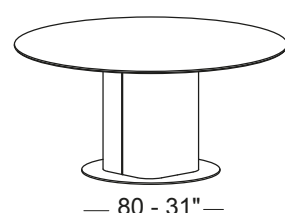

DINING TABLES - MILOS

Wooden frame upholstered in leather.
Metal inserts available in all customizing finishes.
Top available in back lacquered glass (black or white), ceramic or marble.

Ceramic top finishes Terra, Antracite and Ossido Bruno are not available.

* On marble finishings, only for length dimensions over 200 cm, the top is split in two parts at the center, across its width.

T236B

LAZY SUSAN

Piano girevole in appoggio su top tavolo.
Top disponibile in tutte le customizing finishes.
Meccanismo girevole in alluminio.