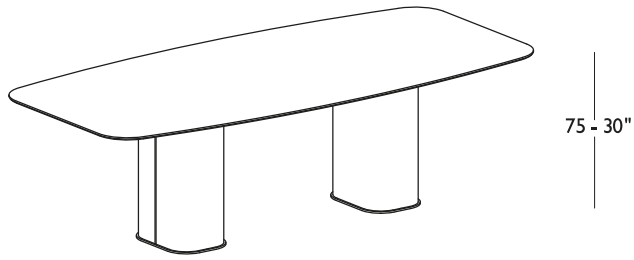

# DINING TABLES - MILOS

Wooden frame upholstered in leather.  
Metal inserts available in all customizing finishes.  
Top available in back lacquered glass (black or white), ceramic or marble.

Ceramic top finishes Terra, Antracite and Ossido Bruno are not available.

\* On marble finishings, only for length dimensions over 200 cm, the top is split in two parts at the center, across its width.

T231B

T232B

T233B

T234B

T238B

T239B

T235B

## LAZY SUSAN

Piano girevole in appoggio su top tavolo.  
Top disponibile in tutte le customizing finishes.  
Meccanismo girevole in alluminio.