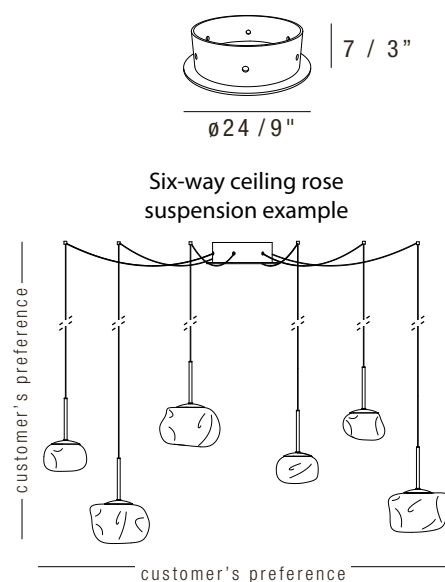

L0016
BUBBLE CEILING ROSE - Ø22 BIG SUSPENSION

L0017
BUBBLE SIX-WAY CEILING ROSE