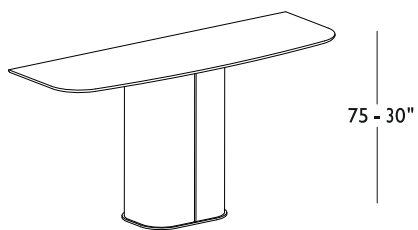

CONSOLLE - MILOS

K055B

K056B

K057B

K065B

K066B

K067B

Wooden frame upholstered in leather.
Metal inserts available in all customizing finishes.
Top available in back lacquered glass (black or white), ceramic or marble.