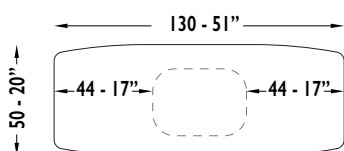

CONSOLLE - MILOS

K055B

K056B

K057B

K065B

K066B

K067B

Wooden frame upholstered in leather.
Metal inserts available in all customizing finishes.
Top available in back lacquered glass (black or white), ceramic or marble.