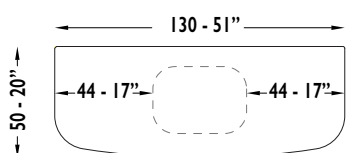

CONSOLLE - MILOS

K055B

K056B

K057B

K065B

K066B

K067B

Wooden frame upholstered in leather.
Metal inserts available in all customizing finishes.
Top available in back lacquered glass (black or white), ceramic or marble.