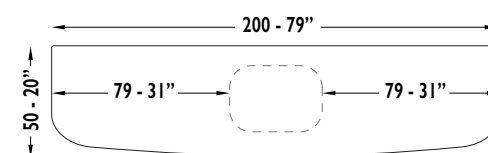

CONSOLLE - MILOS

K055B

K056B

K057B

K065B

K066B

K067B

Wooden frame upholstered in leather.
Metal inserts available in all customizing finishes.
Top available in back lacquered glass (black or white), ceramic or marble.