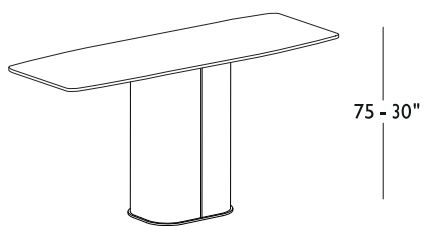

CONSOLLE - MILOS

K055B

K056B

K057B

K065B

K066B

K067B

Wooden frame upholstered in leather.
Metal inserts available in all customizing finishes.
Top available in back lacquered glass (black or white), ceramic or marble.