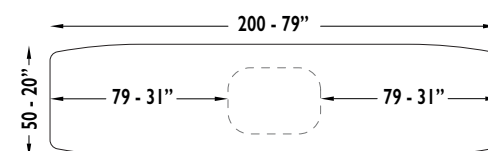

CONSOLLE - MILOS

K055B

K056B

K057B

K065B

K066B

K067B

Wooden frame upholstered in leather.
Metal inserts available in all customizing finishes.
Top available in back lacquered glass (black or white), ceramic or marble.