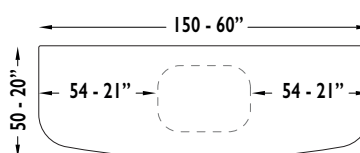

CONSOLLE - MILOS

K055B

K056B

K057B

K065B

K066B

K067B

Wooden frame upholstered in leather.
Metal inserts available in all customizing finishes.
Top available in back lacquered glass (black or white), ceramic or marble.