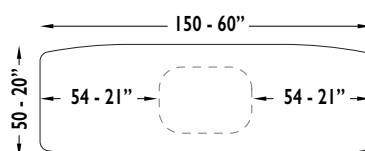

CONSOLLE - MILOS

K055B

K056B

K057B

K065B

K066B

K067B

Wooden frame upholstered in leather.
Metal inserts available in all customizing finishes.
Top available in back lacquered glass (black or white), ceramic or marble.