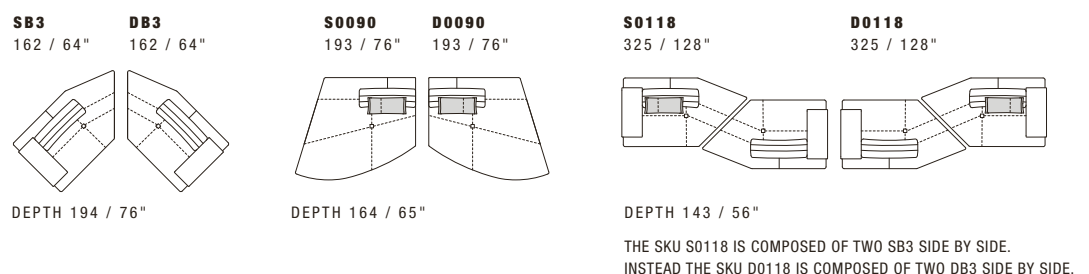

SMART

STANDARD FEATURES

- Hard wood frame, seat suspensions in reinforced elastic webbing.
- Seat depth 62 cm - 24".
- Seat height 43 cm - 17".
- Armrest width 33 cm - 13".
- Armrest height 52 cm - 20".
- Seat cushions in polyurethane covered with wadding.
- Back cushions in polyurethane covered with wadding.
- Armrest cushions in polyurethane covered with wadding.
- Metal legs height 17 cm - 7", available in all Gamma customizing finishes.
- Folding bed not available.
- Moveable back cushions on all the skus, corner unit included.
- Stitching CUC 518.

NOTES

- Dimensions: the first figure shows sizes in centimeters, the second in inches.
- Mixing above groups (Y-J) will create sectionals with different seat widths.
- Corner pieces E01 and E20 are odd pieces and can be used with all above groups Y-J.
- Suggested pillow C0112.
- The bench P017-D includes one cushion free of charge.

NOTE

- Dimensioni: la prima cifra indica i centimetri, la seconda cifra indica i pollici.
- Utilizzando elementi di famiglie diverse (Y-J) si avranno composizioni con sedute di larghezza diverse tra di loro.
- Gli elementi E01 e E20 possono essere utilizzati indifferentemente con i gruppi Y-J.
- Cuscino consigliato C0112.
- La panca P017-D ha il cuscino compreso nel prezzo.

SCH **DCH**
110 / 43" 110 / 43"

DEPTH 160-188 / 63"-74"

TWO SIDES
CONNECTABLE

E01
110X110 / 43X43"

E20
128 X128 / 50 X50"

EV4 OTTOMAN
110 X110 XH.43 / 43 X43 XH.17"

P017-D BENCH
150 X75 XH.43 / 59 X30 XH.17"