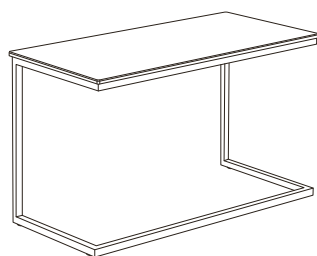

NOTES

- Dimensions: the first figure shows sizes in centimeters, the second in inches.
- Mixing above groups (Y-J) will create sectionals with different seat widths.
- Corner pieces E01 and E20 are odd pieces and can be used with all above groups Y-J.
- Suggested pillow C0112.
- The bench P017-D includes one cushion free of charge.

SCH **DCH**
110 / 43" 110 / 43"

DEPTH 160-188 / 63"-74"

TWO SIDES
CONNECTABLE

E01
110X110 / 43X43"

E20
128 X128 / 50 X50"

EV4 OTTOMAN
110 X110 XH.43 / 43 X43 XH.17"

P017-D BENCH
150 X75 XH.43 / 59 X30 XH.17"

P018-D BENCH
150 X75 XH.43 / 59 X30 XH.17"

C0112 SUGGESTED LUMBAR PILLOW
67 X30 / 26 X12"

SIDE
GLASS - CERAMIC / MARBLE TABLE
TOP DIMENSIONS:
50X50 / 20X20"

T152B SUGGESTED SIDE TABLE
90 X40 XH.49 / 35 X16 XH.19"

T153B COFFEE TABLE
40 X40 XH.46 / 16 X16 XH.18"

T154B COFFEE TABLE
Ø40 XH.46 / Ø16 XH.18"

STANDARD FEATURES

- Glass top available in: smoked or white (RAL 9003).
- Ceramic top available in: Terra, Antracite, Noir Desir, Ossido Bruno, Greenery or Limestone.
- Base available in: chrome, titanium, brass, copper, anthracite, RAL 8019 or RAL 9003.