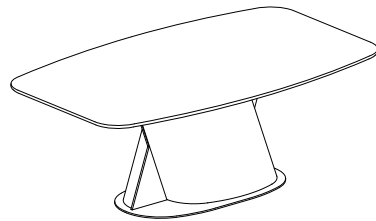

# VENUS DINING TABLE Design Giuseppe Viganò

- STANDARD FEATURES**
- WOODEN FRAME COVERED WITH LEATHER
  - METAL INSERTS AVAILABLE IN ALL GAMMA CUSTOMIZING FINISHES
  - GLASS TOP AVAILABLE IN ALL GAMMA CUSTOMIZING FINISHES
  - CERAMIC TOP AVAILABLE IN ALL GAMMA CUSTOMIZING FINISHES
  - MARBLE TOP AVAILABLE IN ALL GAMMA CUSTOMIZING FINISHES

**T282B**  
200x120 - 79x47"

**T284B**  
240x120 - 94x47"

**T286B**  
300x120 - 118x47"

**T281B**  
200x120 - 79x47"

**T283B**  
240x120 - 94x47"

**T285B**  
300x120 - 118x47"

Dimensions: the first figure shows sizes in centimeters, the second in inches.  
Each piece is made by hand and has its own uniqueness. Measures may vary with a tolerance up to 3%.