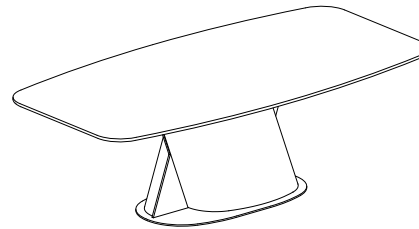

# VENUS DINING TABLE Design Giuseppe Viganò

- STANDARD FEATURES**
- WOODEN FRAME COVERED WITH LEATHER
  - METAL INSERTS AVAILABLE IN ALL GAMMA CUSTOMIZING FINISHES
  - GLASS TOP AVAILABLE IN ALL GAMMA CUSTOMIZING FINISHES
  - CERAMIC TOP AVAILABLE IN ALL GAMMA CUSTOMIZING FINISHES
  - MARBLE TOP AVAILABLE IN ALL GAMMA CUSTOMIZING FINISHES

**T282B**  
200x120 - 79x47"

**T284B**  
240x120 - 94x47"

**T286B**  
300x120 - 118x47"

**T281B**  
200x120 - 79x47"

**T283B**  
240x120 - 94x47"

**T285B**  
300x120 - 118x47"

Dimensions: the first figure shows sizes in centimeters, the second in inches.  
Each piece is made by hand and has its own uniqueness. Measures may vary with a tolerance up to 3%.