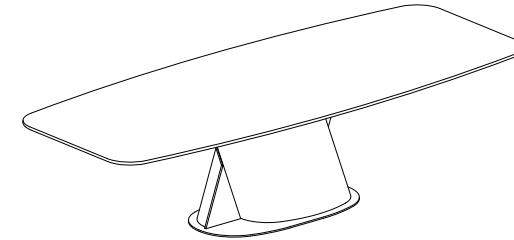

# VENUS DINING TABLE Design Giuseppe Viganò

- STANDARD FEATURES**
- WOODEN FRAME COVERED WITH LEATHER
  - METAL INSERTS AVAILABLE IN ALL GAMMA CUSTOMIZING FINISHES
  - GLASS TOP AVAILABLE IN ALL GAMMA CUSTOMIZING FINISHES
  - CERAMIC TOP AVAILABLE IN ALL GAMMA CUSTOMIZING FINISHES
  - MARBLE TOP AVAILABLE IN ALL GAMMA CUSTOMIZING FINISHES

**T282B**  
200x120 - 79x47"

**T284B**  
240x120 - 94x47"

**T286B**  
300x120 - 118x47"

**T281B**  
200x120 - 79x47"

**T283B**  
240x120 - 94x47"

**T285B**  
300x120 - 118x47"

Dimensions: the first figure shows sizes in centimeters, the second in inches.  
Each piece is made by hand and has its own uniqueness. Measures may vary with a tolerance up to 3%.