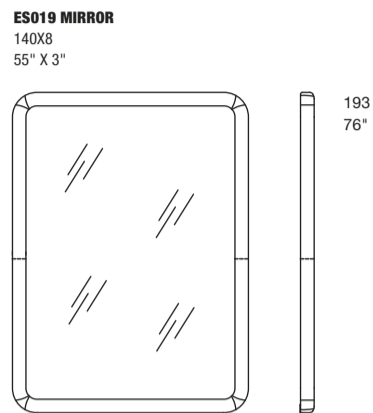

# YOKO MIRROR

Metal base available in all Gamma customizing finishes. \*

**THE MIRRORS MUST BE FIXED TO THE WALL**

## NOTES

- Dimensions: the first figure shows sizes in centimeters, the second in inches.
- Please check customizing price list for finishes.

## NOTE

- Dimensioni: la prima cifra indica i centimetri, la seconda cifra indica i pollici.
- Per finiture vedi listino personalizzazione.