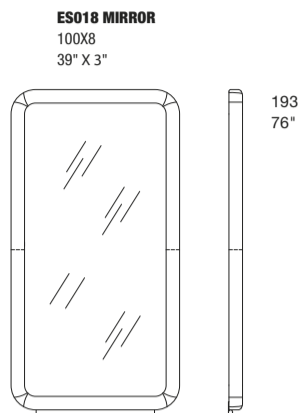

# YOKO MIRROR

Metal base available in all Gamma customizing finishes. \*

**THE MIRRORS MUST BE FIXED TO THE WALL**

## NOTES

- Dimensions: the first figure shows sizes in centimeters, the second in inches.
- Please check customizing price list for finishes.