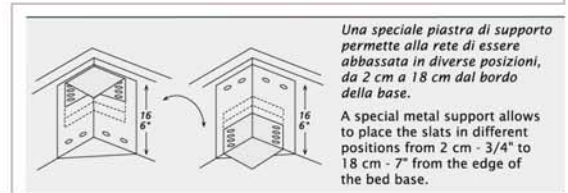

MISURE AMERICANE – AMERICAN SIZES

	L10	L20	L30
	materasso 140 x 193 mattress 55" x 76"	materasso 155 x 205 mattress 61" x 81"	materasso 195 x 205 mattress 77" x 81"
67 26"			
	238 94"	250 98"	250 98"
	162 64"	177 70"	217 85"
	L40		
	materasso 185 x 215 mattress 73" x 85"		
67 26"			
	260 102"		
	207 81"